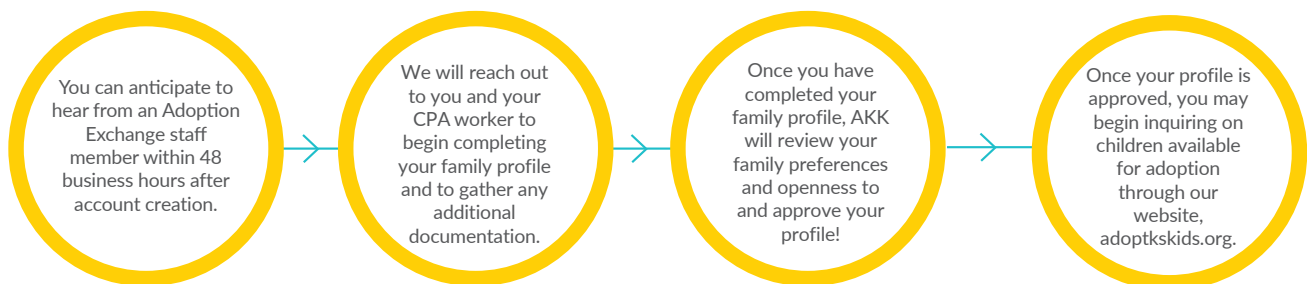

Adopt Kansas Kids

I Have Created an Account on Adopt KS Kids. What's Next?

I HAVE NOT completed MAPP training and/or my family IS NOT sponsored by a Child Placing Agency (CPA).

I HAVE completed MAPP training and my family IS sponsored by a Child Placing Agency (CPA).

Key:

- █ Completed by AKK
- █ Completed by AKK & CMP
- █ Completed by CMP

Acronyms:
 AKK: Adopt Kansas Kids
 CPA: Child Placing Agency
 CMP: Child Management Provider
 DCF: Department for Children and Families